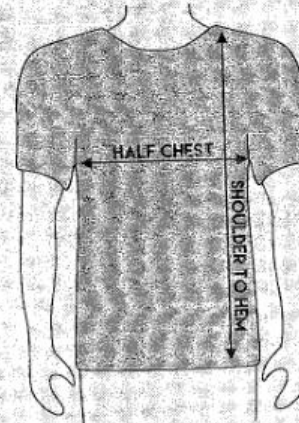

Mens & Children's Shirts*

S01, S01A, S03, S03A, S04, S06, S07, S09, S10, S11, S12, S13, S14, S15, S17, S18, S20, S28, S29

#GAMEClothing

@GameClothing

@Game_Clothing_Aus

MENS (UNISEX)

| Size | 2XS | XS | S | M | L | XL | 2XL | 3XL | 4XL | 5XL | 6XL |
|----------------------|-----|----|----|----|----|----|-----|-----|-----|-----|-----|
| Half Chest (cm) | 48 | 51 | 54 | 55 | 58 | 61 | 63 | 65 | 68 | 70 | 71 |
| Shoulder to Hem (cm) | 72 | 72 | 72 | 72 | 75 | 75 | 75 | 77 | 77 | 77 | 79 |

* Includes all: Set-in & Raglan Polos & Tees (Button Tab, V-neck, Round neck); Long Sleeve & Short Sleeve.

All measurements are for the garment NOT body measurements.
Measurements can vary by +/- 2cm.

gameclothing.com.au